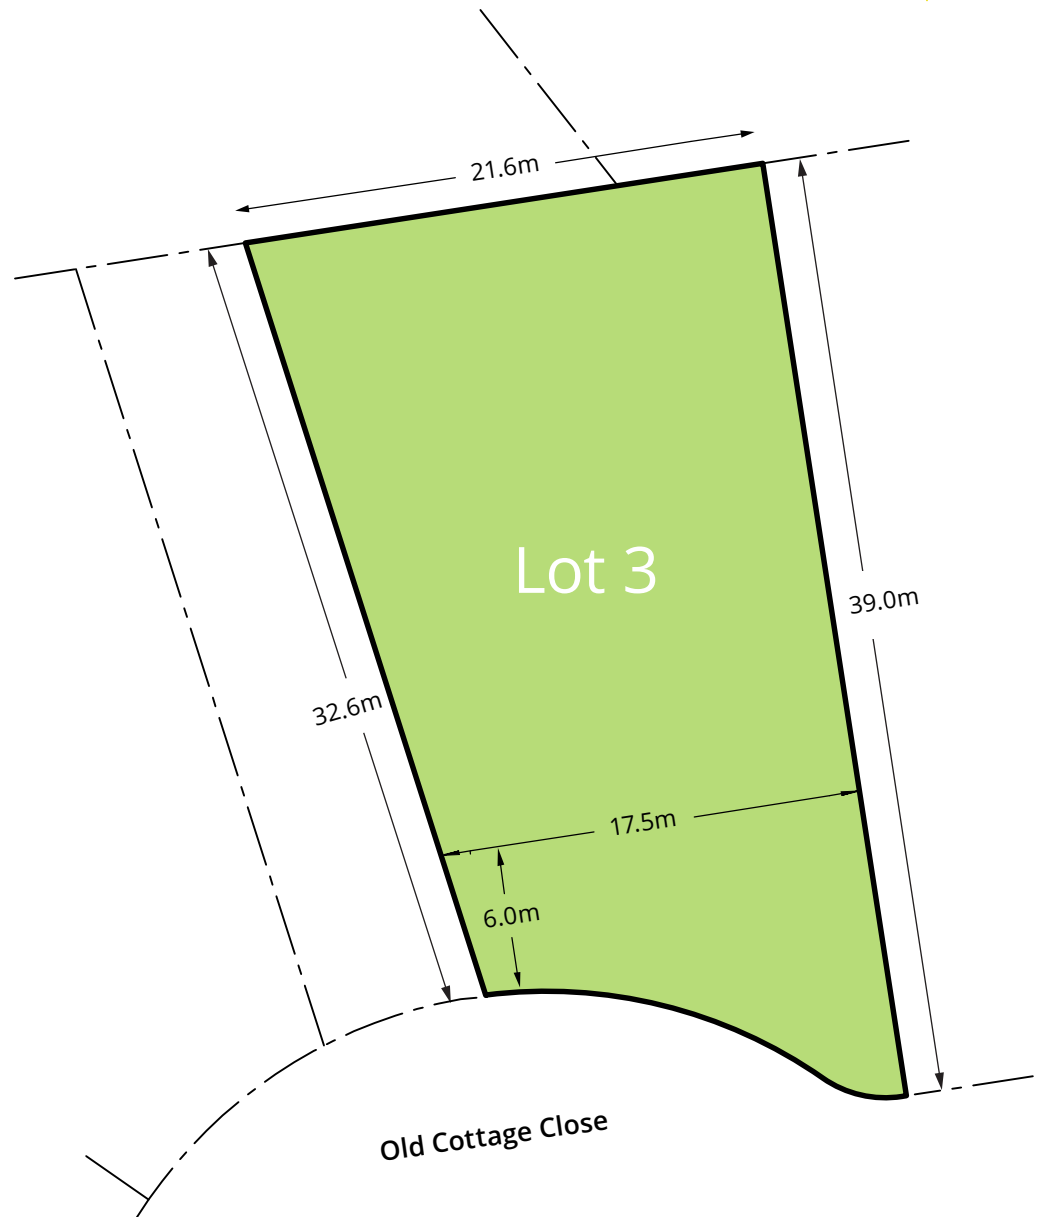

Lot 3

RIVER RUN
ESTATES

DISCLAIMER: This is not a legal survey, but a sketch to illustrate lot dimensions at 6.0m set back.

contact: info@riverrunestates.ca
visit: riverrunestates.ca
located on: **Old Cottage Place in Kitchener**